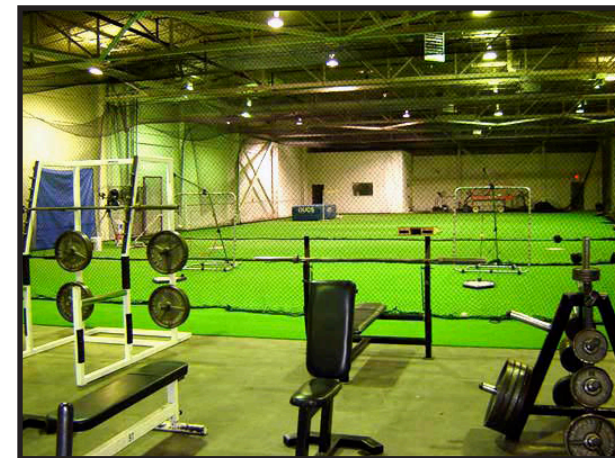

Sport specific workouts designed by certified trainers to get high school and middle school athletes prepared for their season.

Individual and Family Memberships

Come in for batting practice, work on speed and agility, throw, do plyometrics, work on core strength, lift weights, etc. Members over 13 years old have access to the weight room at any time and all members have access to the turf area on a reservation basis, just give us a call and let us know when you want to come in and what you are looking to do, if the facility is full we'll let you know when you can come in so you have the space to accomplish your workout goals.

Central New Jersey's Newest Sports Training Facility.

ASA Features a professional weight room, 60' x 140' turf area that can be divided into 20' areas for batting cages, team workout areas, etc. We offer clinics, private lessons, group lessons, speed camps, team rates, individual memberships, personal training, strength training, pre-season workouts for most middle and high school sports.